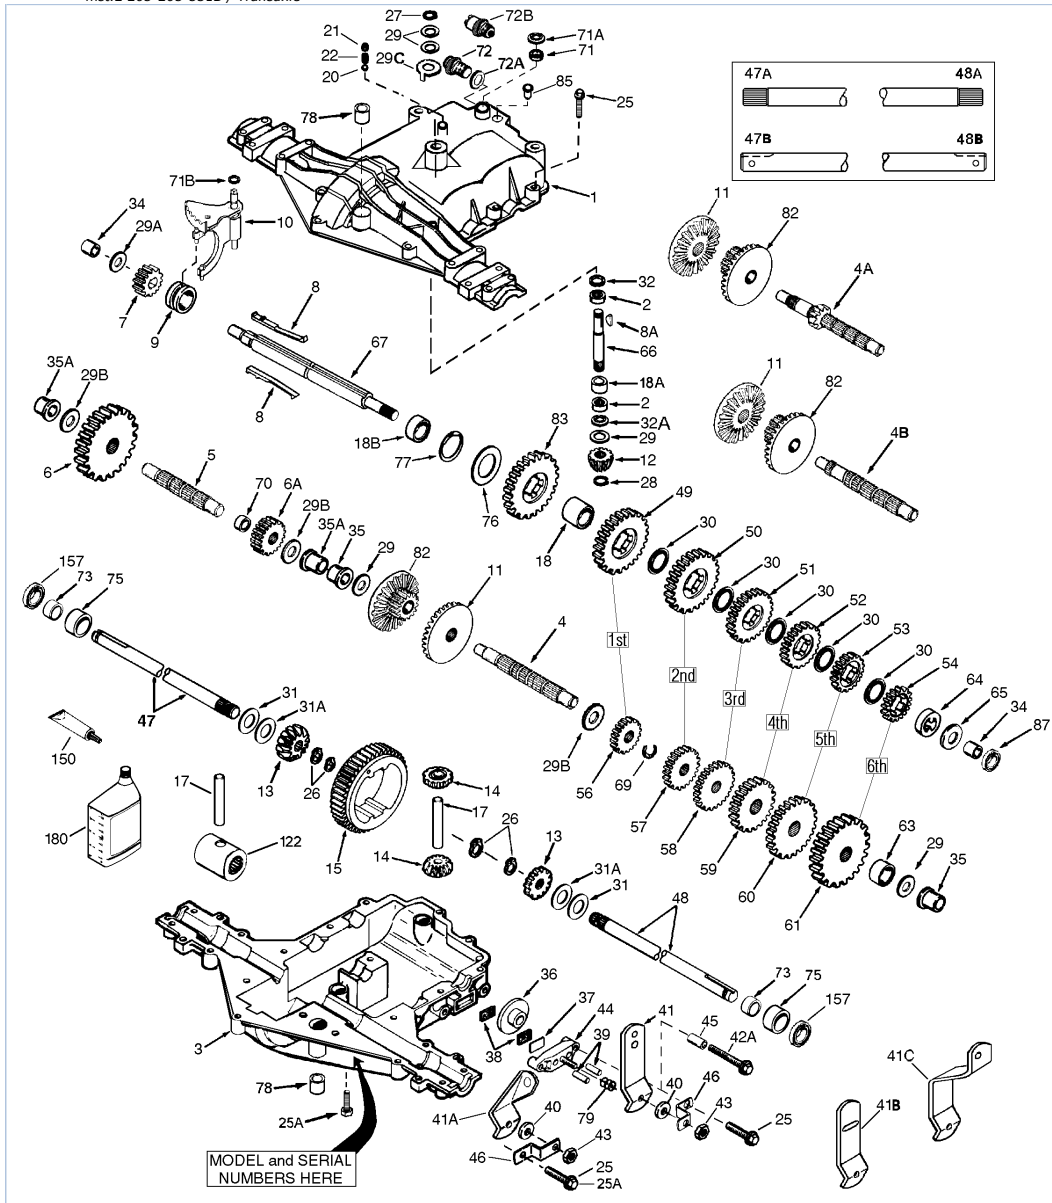

mst.2 205-205-531B / Transaxle

Part List

mst.2 205-205-531B / Transaxle

REF #	ITEM #	DESCRIPTION	QTY	REMARK
1	772143	Transaxle Cover	1	
2	780086A	Needle Bearing 5/8" ID	2	
3	770128	Transaxle Case	1	
4B	776406	Countershaft	1	
5	776409	Output Shaft	1	
6	778364	Spur Gear (38 teeth)	1	
6A	778365	Spur Gear (15 teeth-steel)	1	
7	778330	Spur Gear (11 teeth)	1	
8	792136A	Shift Key	2	
9	784352	Shift Collar	1	
10	784378	Shift Rod & Fork	1	
11	778334	Bevel Gear (30 teeth)	1	
12	778309	Input Bevel Pinion (13 teeth)	1	
13	778368	Bevel Gear (13 teeth) (Incl. 14)	2	
14	778368	Bevel Pinion (13 teeth) (Incl. 13)	2	
15	778312A	Ring Gear (43 teeth)	1	
17	786139	Drive Pin	1	
18	786102	Spacer	1	
20	792077A	Ball 5/16" dia	1	
21	792078	Set Screw 3/8-16 x 3/8"	1	
22	792079	Spring	1	
25	792073A	Screw 1/4-20 x 1-1/4"	16	
25A	792177	Screw 1/4-20 x 1-3/8"	2	
26	792125	Retaining Ring (pkg of 2)	4	
27	792035	Retaining Ring	1	
28	788040	Retaining Ring	1	
29	780072	Washer	4	
29A	780160	Washer	1	
29B	780051	Thrust Washer (.762 ID)	2	
30	780108	Washer	4	
31	780001	Washer (.056 wide) (USE AS NEEDED)	2	
31A	780195	Flat Washer (.062 wide)	2	
32	788083	Oil Seal 5/8"	1	
34	780194	Bushing 9/16"	2	
35	780193	Flanged Bushing 5/8"	2	
35A	780197	Flanged Bushing 3/4"	2	
36	790075	Brake Disk	1	
37	790007	Brake Pad Plate	1	
38	799021	Brake Pad (pkg of 2)	2	
39	786026	Dowel Pin	2	
40	792076A	Washer	1	
41	790013	Brake Lever	1	
42	792073A	Screw 1/4-20 x 1-1/4"	2	
43	792075	Locknut 5/16-24	1	
44	790025	Brake Pad Holder	1	
46	786086	Brake Lever Bracket	1	
47	774688	Axle (11-5/8" long) (Incl. 26)	1	
48	774747	Axle (16-1/4" long)	1	
49	778356	Spur Gear (29 teeth)	1	
50	778338	Spur Gear (27 teeth)	1	
51	778354	Spur Gear (23 teeth)	1	
52	778313	Spur Gear (19 teeth)	1	
53	778346	Spur Gear (15 teeth)	1	
56	778355	Spur Gear (11 teeth)	1	
57	778337	Spur Gear (13 teeth)	1	
58	778353	Spur Gear (17 teeth)	1	
59	778351	Spur Gear (21 teeth)	1	
60	778345	Spur Gear (25 teeth)	1	
63	786071	Countershaft Spacer 1-1/8" x 3/8"	1	
64	786072	Brake Shaft Spacer 1-3/8" x 3/8"	1	
65	780189	Washer	1	
66	776422	Input Shaft	1	
67	776396	Shifter & Brake Shaft	1	
69	792170	Retaining Ring	1	
70	786178	Spacer	1	
71	788069	Square Cut Ring	1	
71B	788092	"O" Ring	1	
73	780140	Needle Bearing 3/4" ID	2	
75	786084	Sleeve .999 ID	2	
76	780090	Washer	1	
77	788078A	Inverted Retaining Ring	1